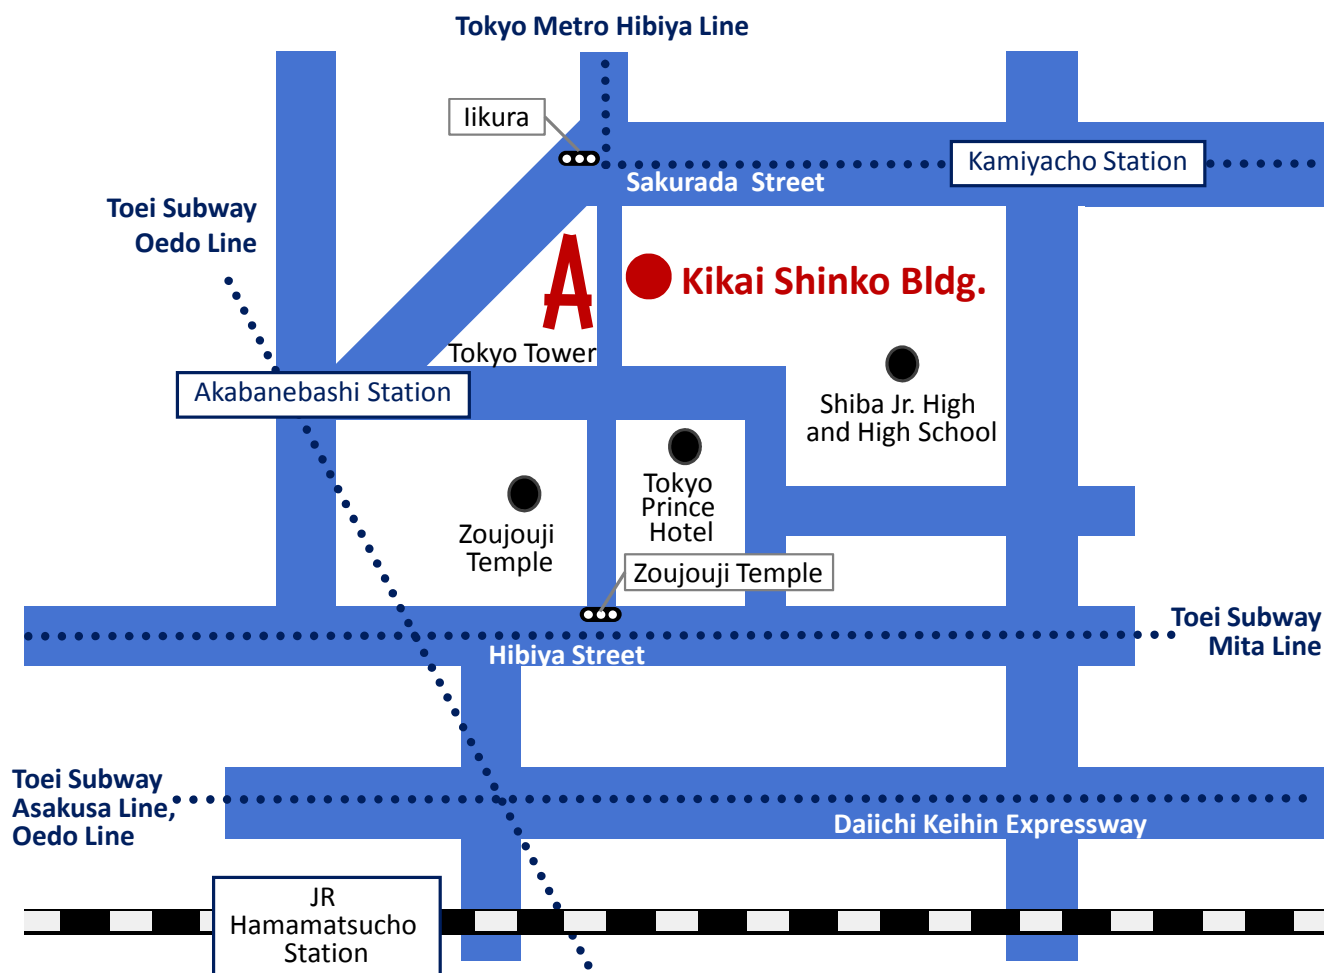

Japan Information Processing Development Corporation

Phone: +81-3-3432-6597

FAX: +81-3-3432-6201

E-mail: ac-info@tower.jipdec.or.jp

Address: Kikai Shinko Bldg.,
3-5-8 Shiba-Koen, Minato-ku,
Tokyo 105-0011, JAPAN